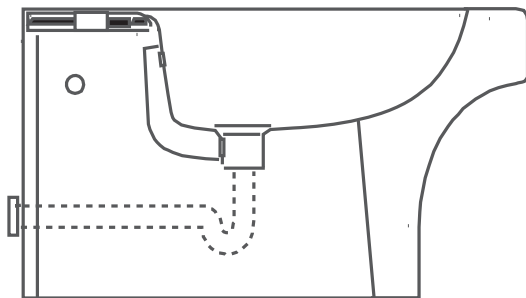

WC

bidet

fusion

fusion

Il bidet è comunemente presente solamente in alcuni paesi europei: Grecia, Italia, Spagna e Portogallo. Nel Nord Europa, in Francia, in Inghilterra e in America non si utilizza per scelta culturale e, in alcuni casi, per le piccole dimensioni che vengono riservate ai bagni, specialmente in città.

AZZURRA propone, a partire dalla collezione Tulip, uno speciale vaso multifunzione, nella versione sospesa, terra e monoblocco, che unisce al wc la funzione dell'igiene intima, ottimizzando gli spazi.

Il design del pezzo ceramico non viene minimamente alterato e il copriwater resta lo stesso. Un miscelatore monocomando posizionato sulla parete accanto al wc regola il volume e la temperatura dell'acqua che fuoriesce da un areatore posizionato dentro il vaso e garantisce un flusso di acqua limpida. Le funzioni del WC e del BIDET si fondono in un'unica soluzione che garantisce igiene e praticità d'uso, aumentano gli spazi in bagno e si riduce drasticamente l'uso della carta igienica - ogni giorno 270.000 alberi finiscono nel gabinetto come carta igienica o vengono buttati come spazzatura.. Solo nell'intera Europa si arriva al consumo di 22 miliardi di rotoli complessivi all'anno.

fusion

The bidet is commonly found only in some European countries such as Greece, Italy, Spain and Portugal. In Northern Europe, France, England and America it is not used for cultural choice, and in some cases, due to the small size of the bathroom, especially in cities. AZZURRA presents, from the Tulip collection, a special multi-function WC, available as wall hung, floor and monoblock version. It allows to combine the WC with the intimate hygiene function so that is possible to optimize space.